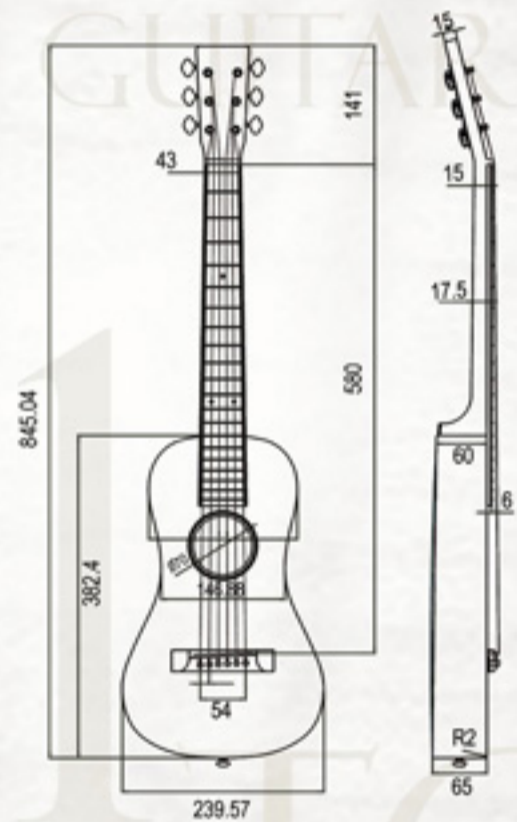

TG1

Top: Solid Spruce
Back & Sides: Mahogany
Neck: Mahogany
Fingerboard & Bridge: Rosewood
Fret Wires: Nickel
Machine Heads: Vintage- Style
Scale: 580 mm
Finish: Natural, Matt
Saddle: **NUBONE**

★ With Free Gig Bag TGIB,
10mm Sponge